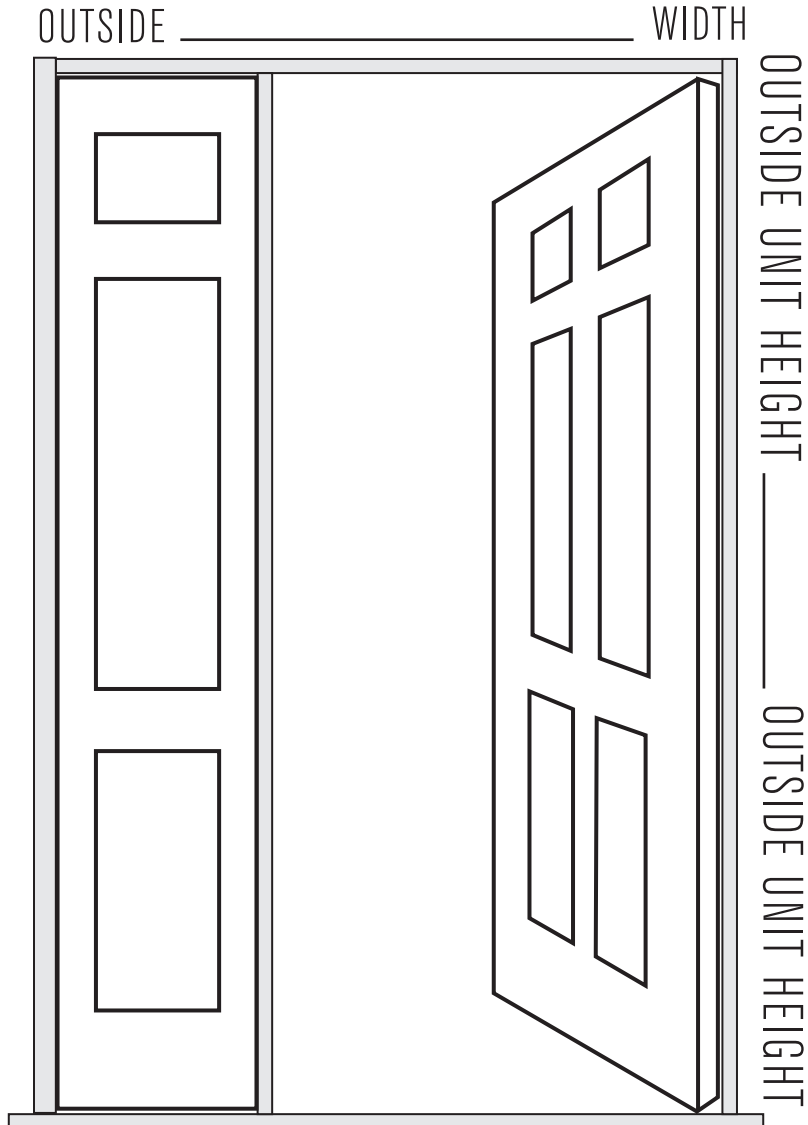

# # 6 RIGHT SWING/SINGLE DOOR AND ONE SIDELITE

**PLEASE NOTE: PRODUCTION WILL NOT START ON YOUR ORDER UNTIL SPEC SHEET IS COMPLETED AND SIGNED**

VIEW FROM OUTSIDE

CUSTOMER \_\_\_\_\_

P.O. \_\_\_\_\_

DOOR MODEL \_\_\_\_\_

**IMPORTANT: CIRCLE EXPOSURE OF DOOR BELOW**