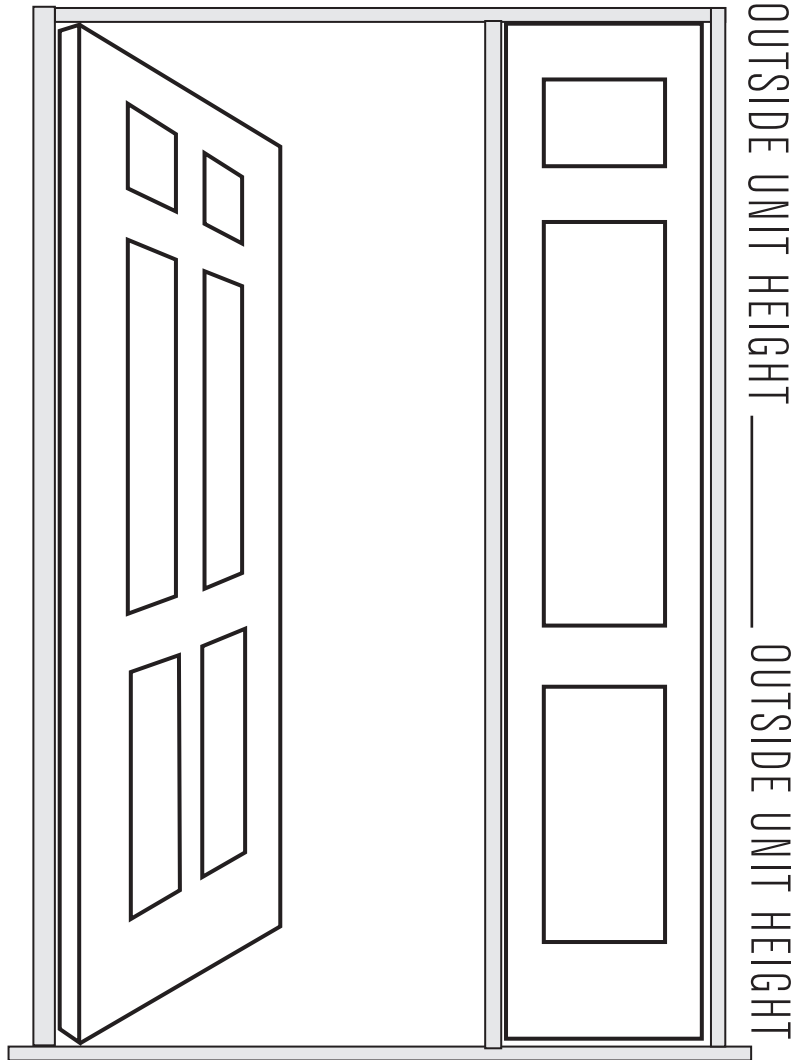

#5 LEFT SWING/SINGLE DOOR AND ONE SIDELITE

PLEASE NOTE: PRODUCTION WILL NOT START ON YOUR ORDER UNTIL SPEC SHEET IS COMPLETED AND SIGNED

OUTSIDE _____ WIDTH

VIEW FROM OUTSIDE

CUSTOMER _____

P.O. _____

DOOR MODEL _____

IMPORTANT: CIRCLE EXPOSURE OF DOOR BELOW