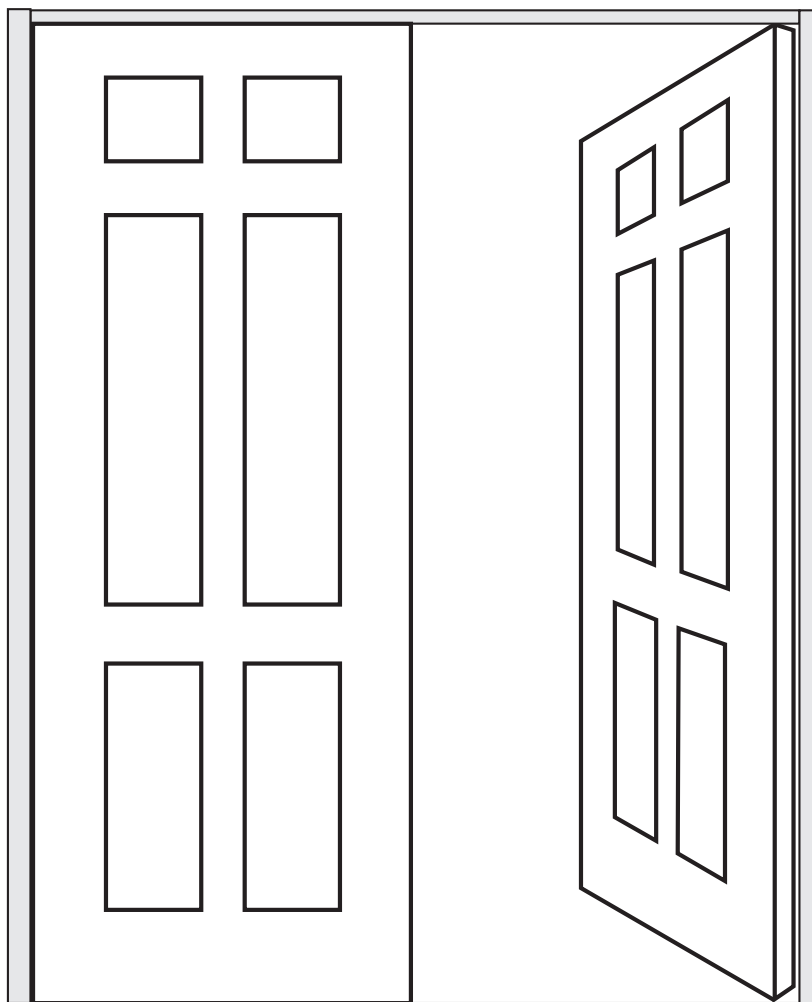

# #4 RIGHT SWING/INTERIOR

PLEASE NOTE: PRODUCTION WILL NOT START ON YOUR ORDER UNTIL SPEC SHEET IS COMPLETED AND SIGNED

OUTSIDE \_\_\_\_\_ WIDTH

OUTSIDE UNIT HEIGHT \_\_\_\_\_ OUTSIDE UNIT HEIGHT

VIEW FROM HALLWAY

CUSTOMER \_\_\_\_\_

PO

DOOR MODEL \_\_\_\_\_

JAMB 4-3/4"  5-1/4"  \_\_\_\_\_

HINGES BRONZE  ZINC  BRASS

SINGLE BORE 2-3/8"  2-3/4"

PREFINISH  \_\_\_\_\_

---